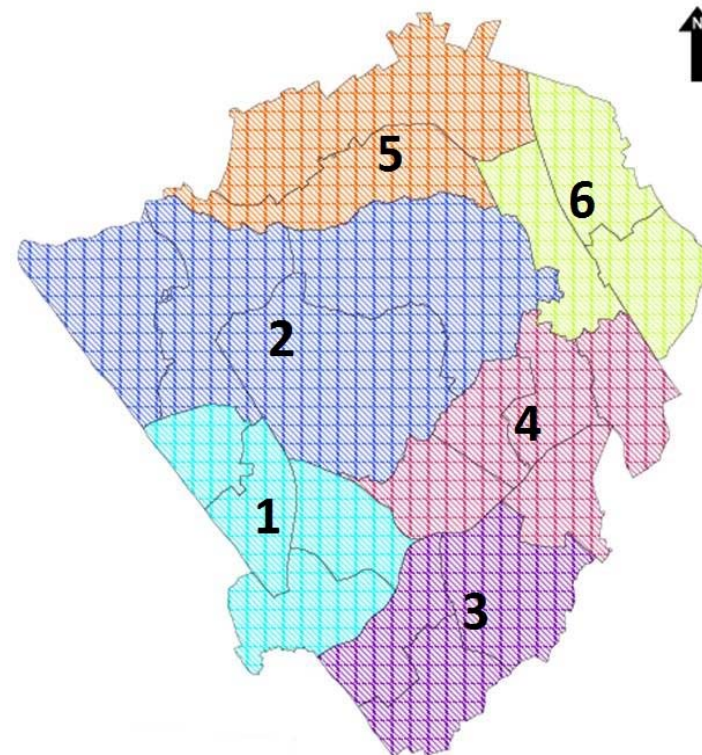

School Place Planning Update

Oct 2015

Primary Bulges, Expansions, & New Schools for Sept 2015

Primary Sept 2015 Reception bulges:

- Pardes House
- Manorside
- Summerside
- Chalgrove
- Underhill

1FE Expansions:

- Monkfrith to 2FE
- St Joseph's to 3FE

New Schools:

- Watling Park Free 2FE
- London Academy 2FE
- Wren Academy 2FE

Preparing to Meet Future Primary Need

	Primary surplus/deficit FE
2016-17	-3.6
2017-18	-4.7
2018-19	-6.9
2019-20	-8.6

Future plans:

- New 3FE free primary school for 2017
- Two 1FE expansions for 2017
- New 2FE school for 2018
- 1FE expansion at Millbrook Park

Preparing to Meet Future Secondary Need

	Secondary surplus/deficit FE
2016-17	-1.8
2017-18	1.0
2018-19	-5.0
2019-20	-17.2